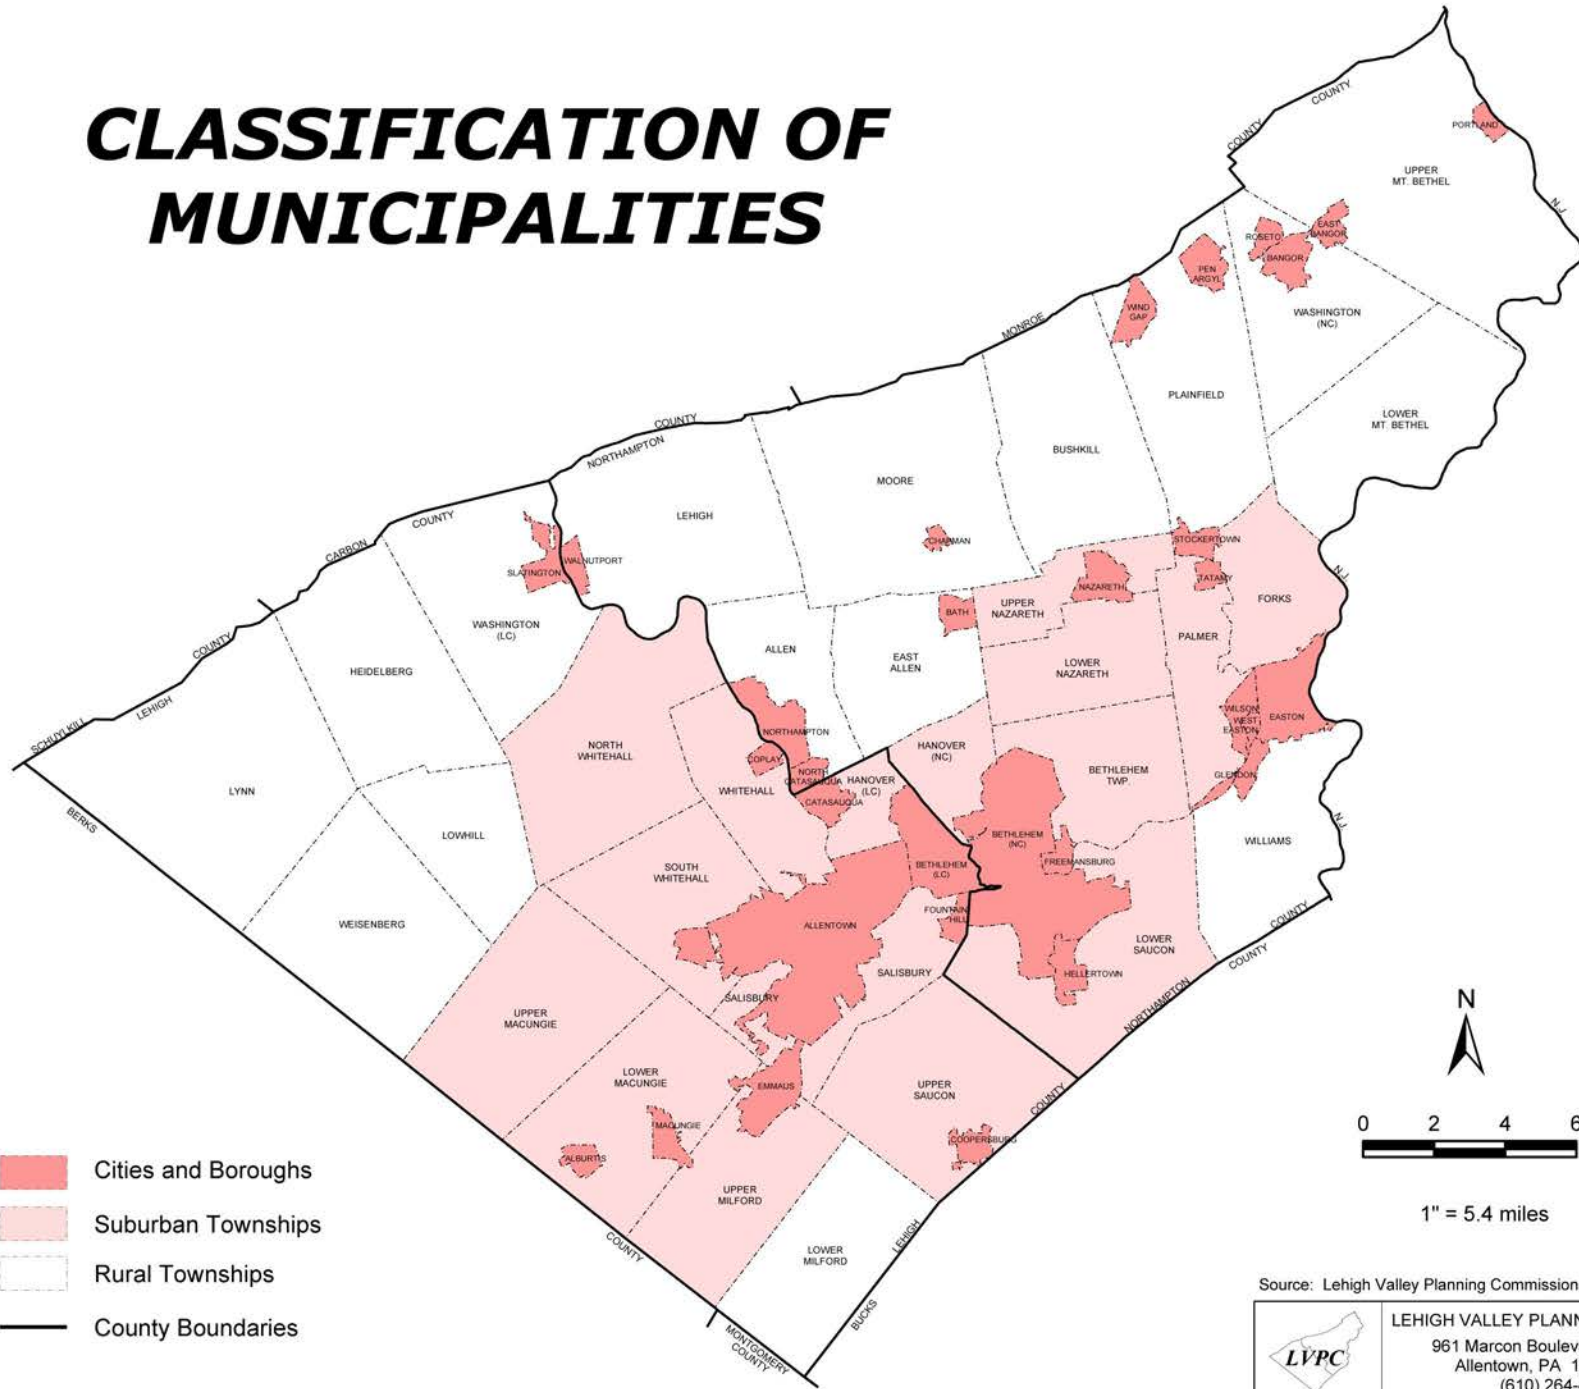

# CLASSIFICATION OF MUNICIPALITIES

- Cities and Boroughs
- Suburban Townships
- Rural Townships
- County Boundaries

1" = 5.4 miles

Source: Lehigh Valley Planning Commission

LEHIGH VALLEY PLANNING COMMISSION  
961 Marcon Boulevard, Suite 310  
Allentown, PA 18109-9397  
(610) 264-4544