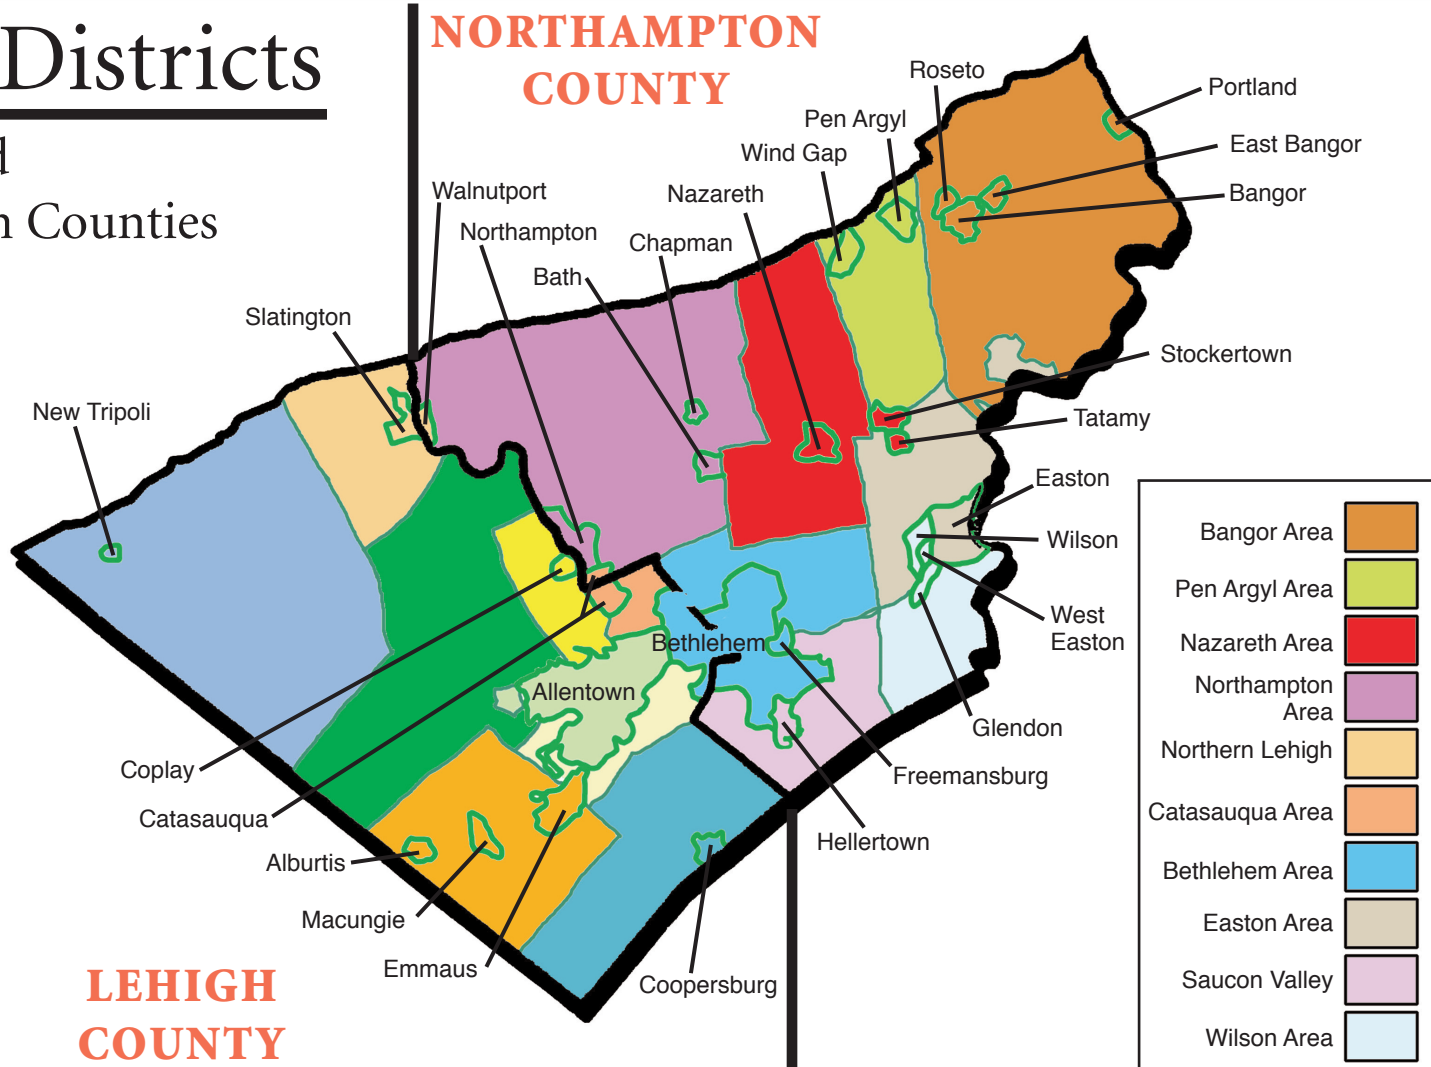

# School Districts

in Lehigh and  
Northampton Counties

**NORTHAMPTON  
COUNTY**

- Northwestern Lehigh
- Northern Lehigh
- Parkland
- Whitehall-Coplay
- Catasauqua Area
- Bethlehem Area
- Allentown
- Salisbury Township
- East Penn
- Southern Lehigh

- Bangor Area
- Pen Argyl Area
- Nazareth Area
- Northampton Area
- Northern Lehigh
- Catasauqua Area
- Bethlehem Area
- Easton Area
- Saucon Valley
- Wilson Area

**LEHIGH  
COUNTY**